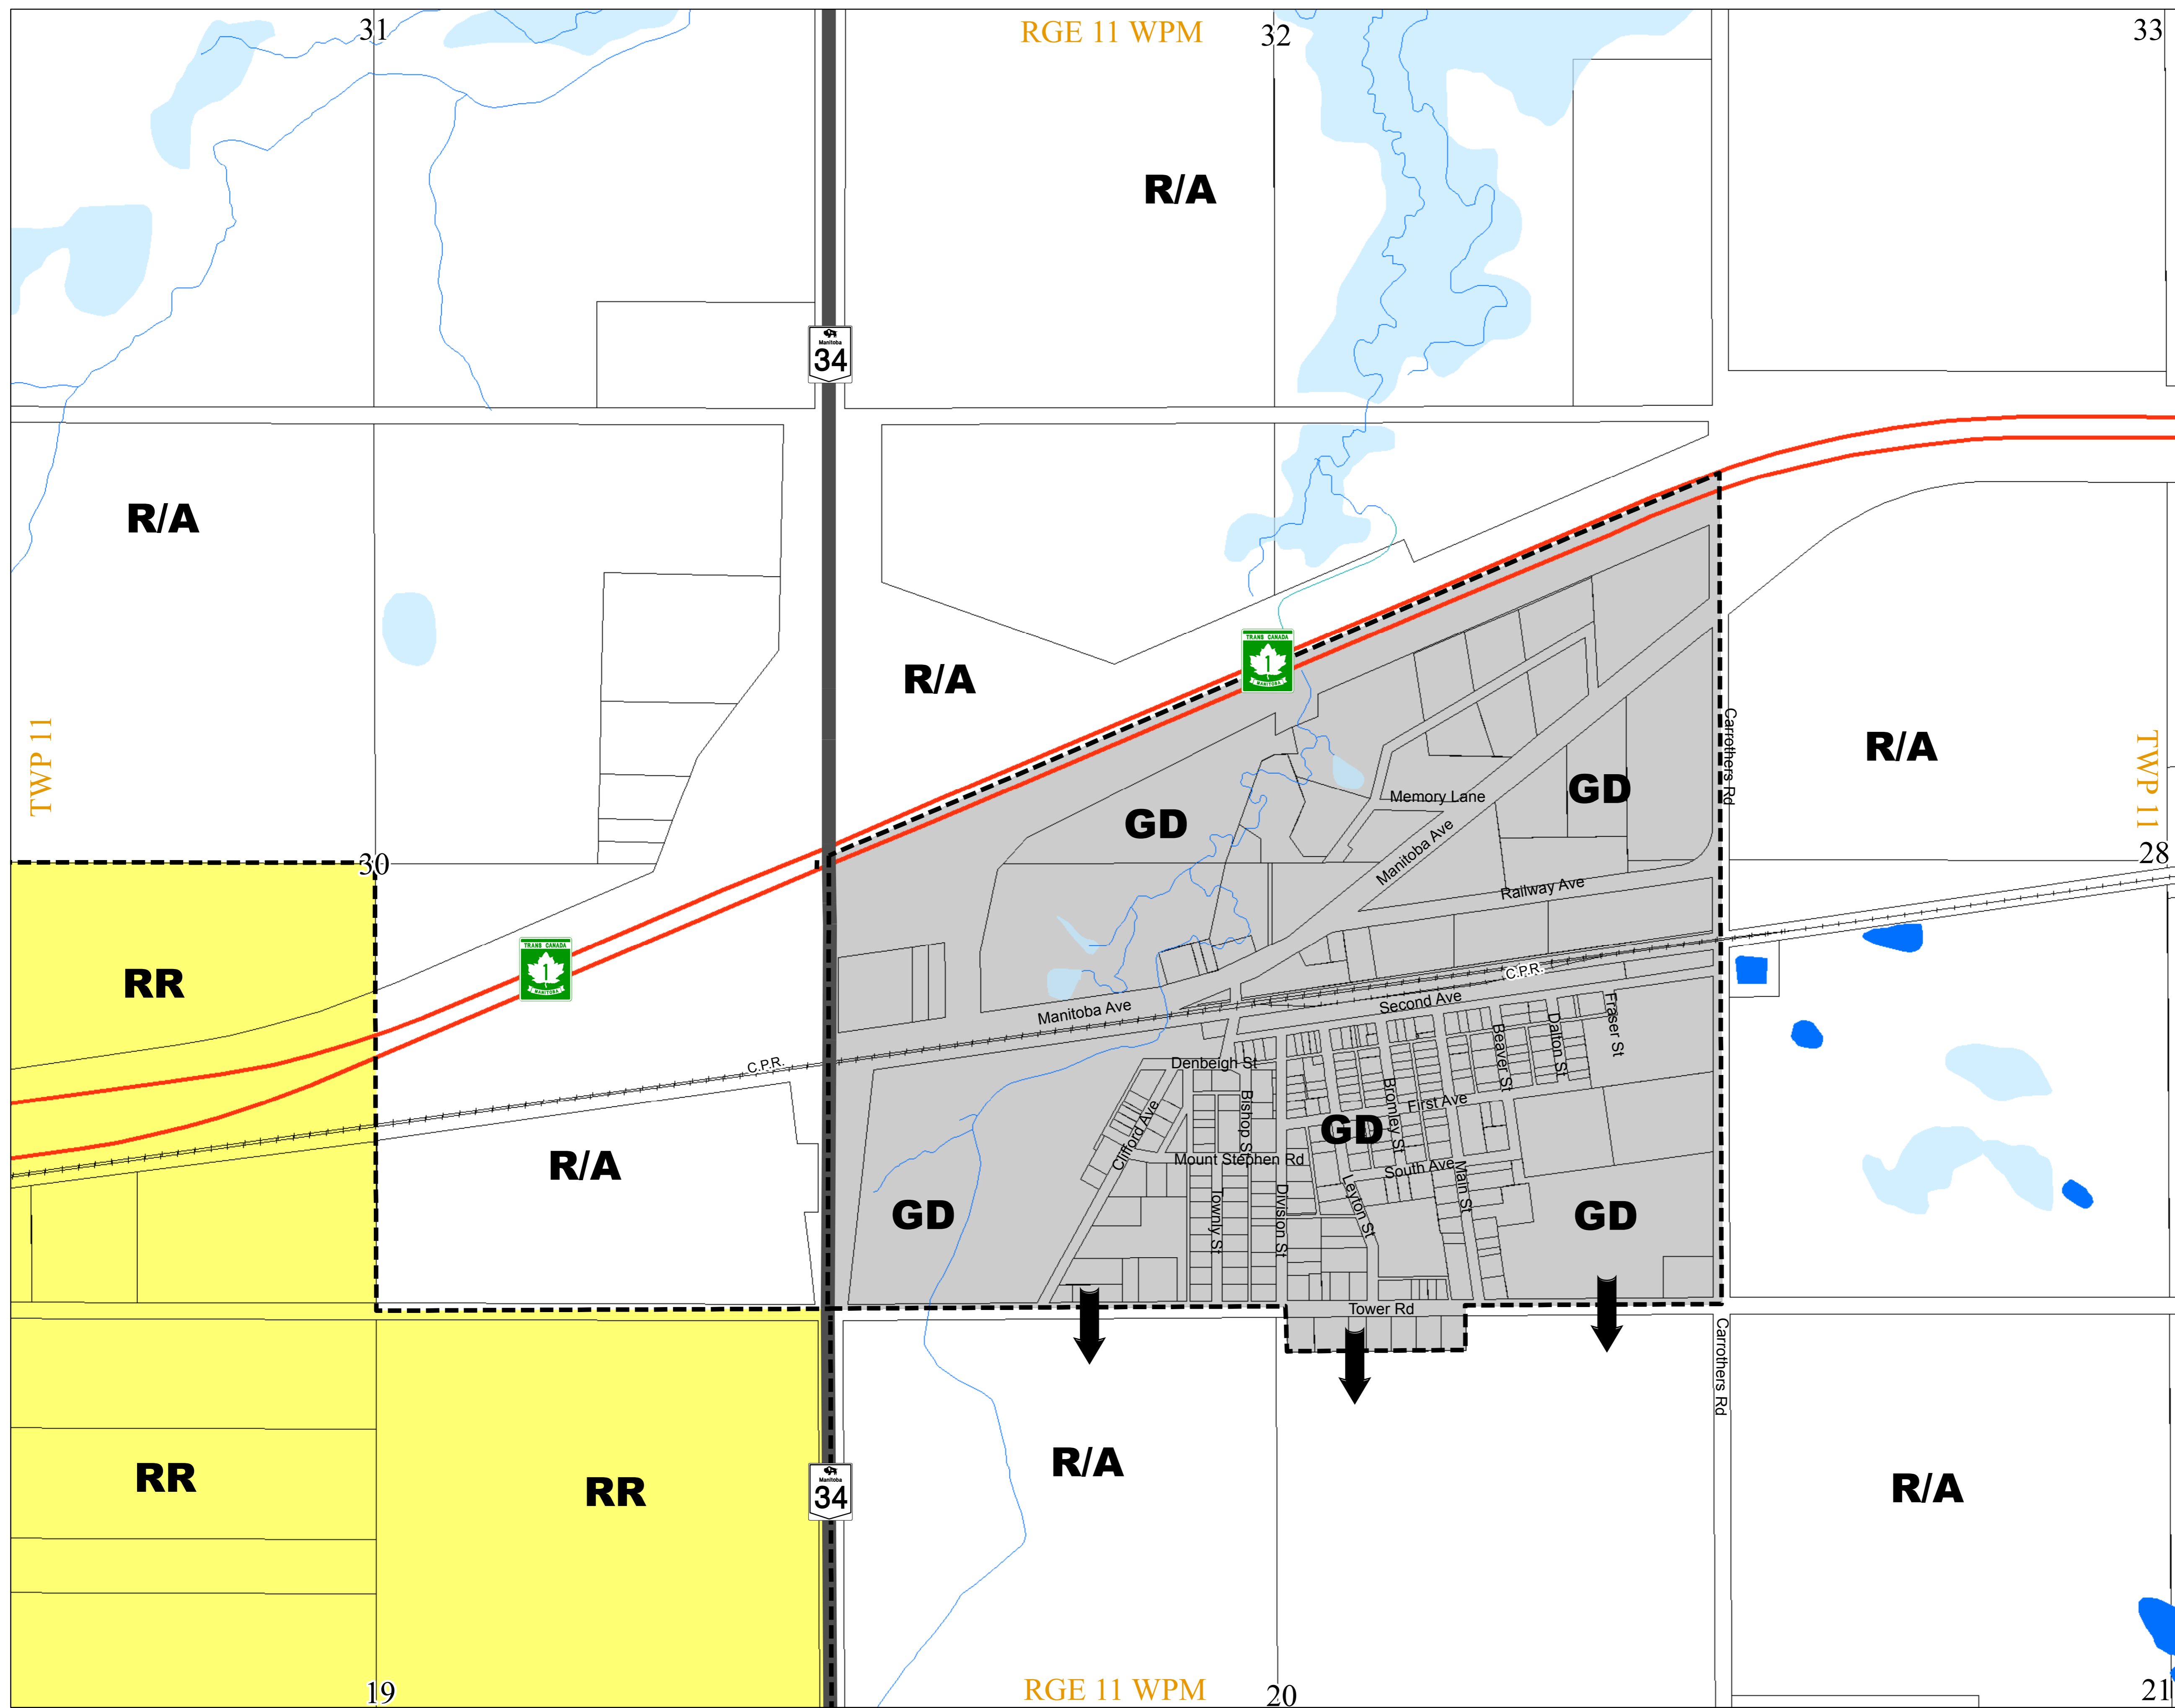

NorMac Planning District

Development Plan MAP 4 Austin

Key Map

Land Use Designations

Rural Policy Areas

- R/A - Rural/Agriculture Area
- RR - Rural Residential Area
- SR - Seasonal Recreation Area

Urban Policy Areas

- GD - General Development Area
- R - Residential Area
- C - Commercial Area
- M - Industrial Area
- OR - Open Space/Recreation Area
- UT - Urban Transition Area

Direction of Future Development