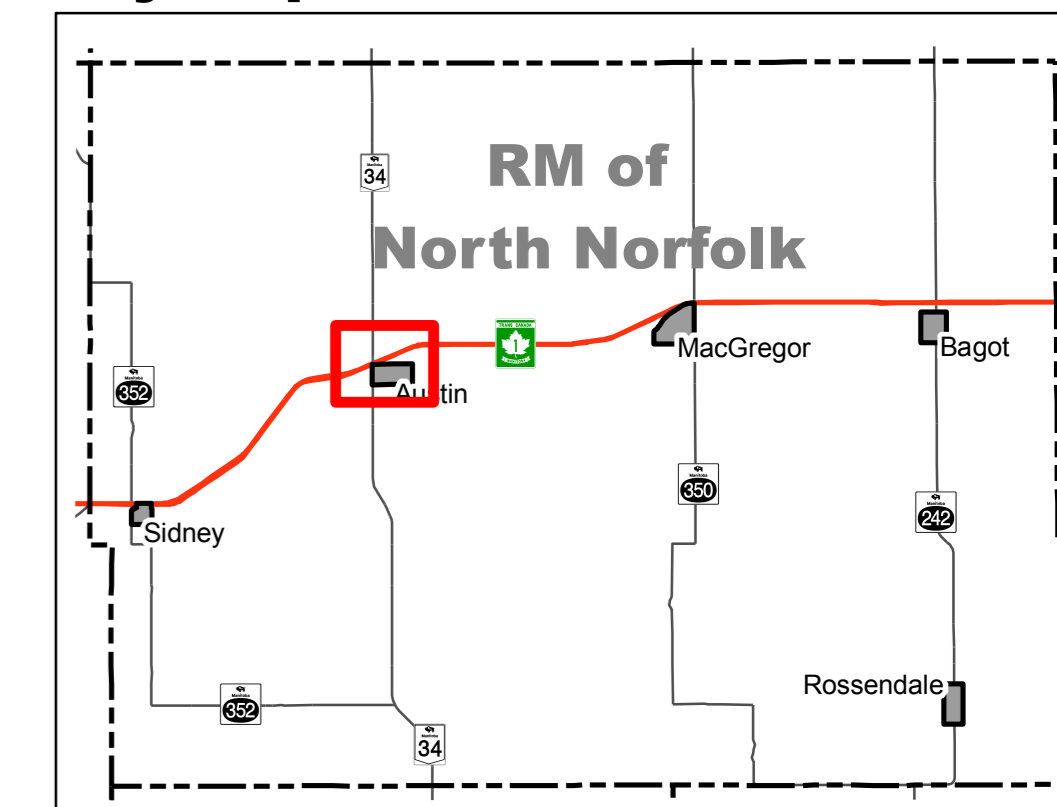

NorMac Planning District

Development Plan MAP 4 Austin

Key Map

Land Use Designations

Rural Policy Areas

- R/A - Rural/Agriculture Area
- RR - Rural Residential Area
- SR - Seasonal Recreation Area

Urban Policy Areas

- GD - General Development Area
- R - Residential Area
- C - Commercial Area
- M - Industrial Area
- OR - Open Space/Recreation Area
- UT - Urban Transition Area

Direction of Future Development