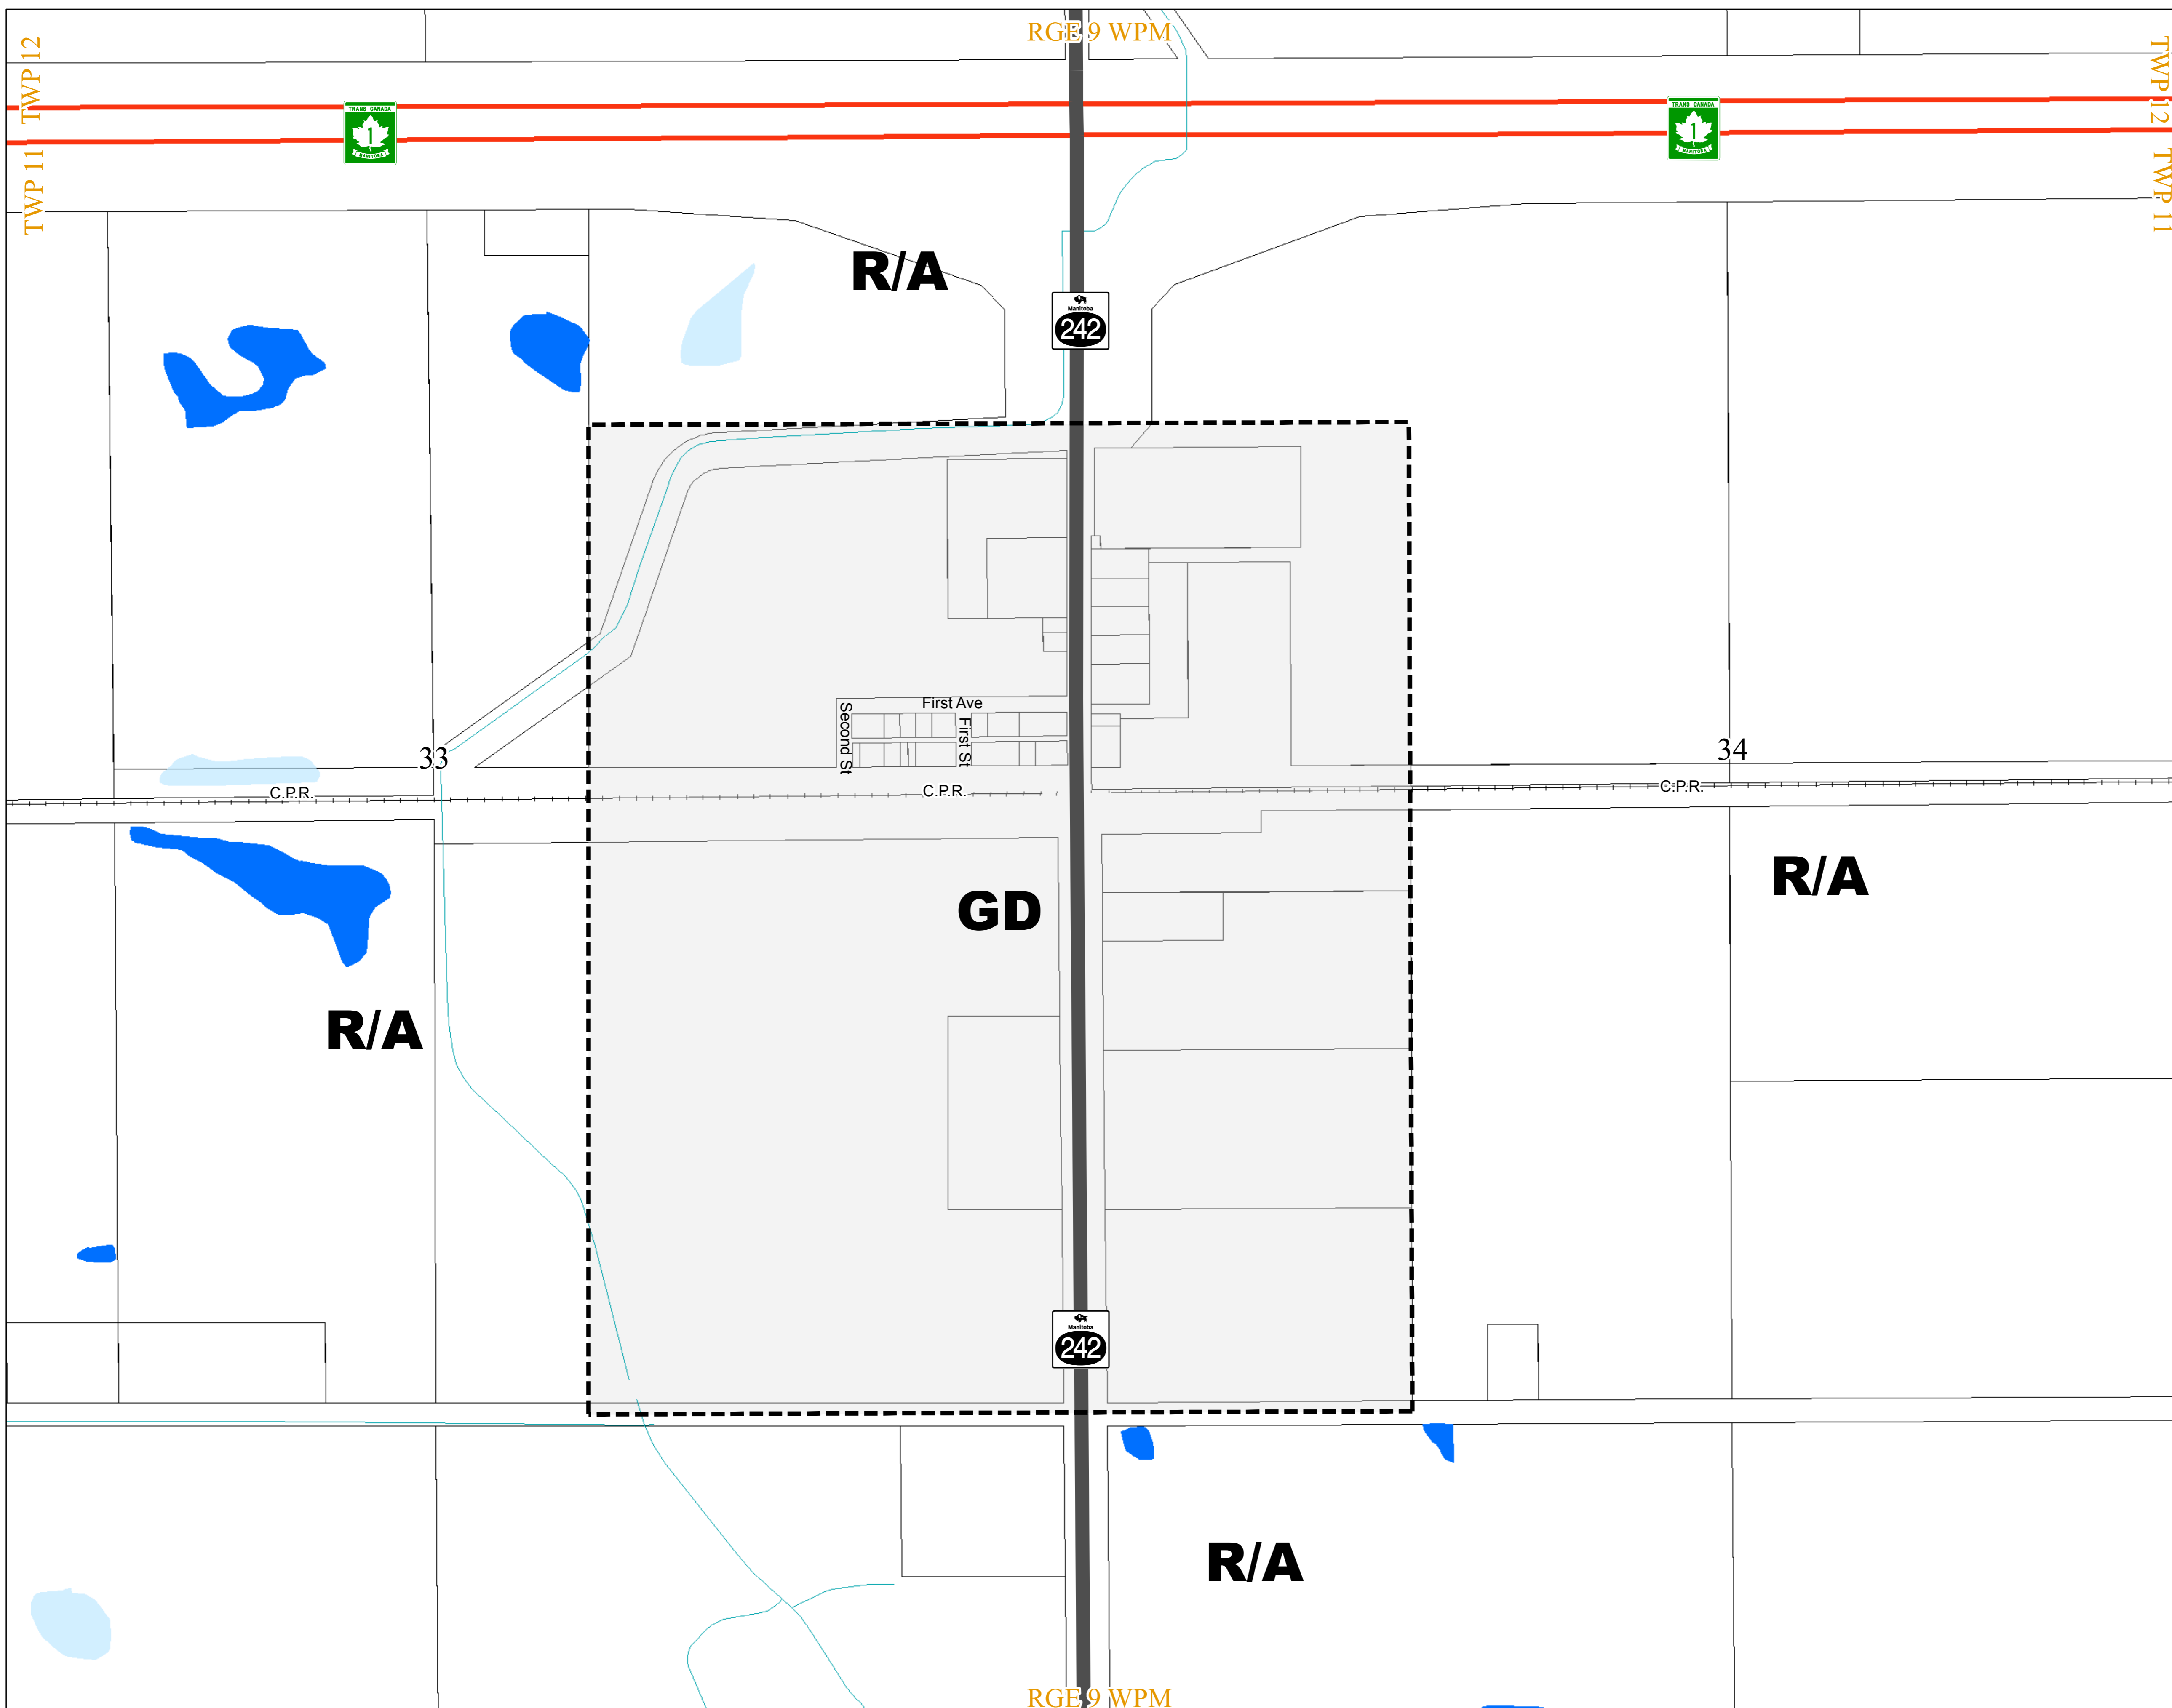

# NorMac Planning District

Development Plan

**MAP 6**

## Bagot

### Key Map

#### Rural Policy Areas

- R/A - Rural/Agriculture Area
- RR - Rural Residential Area
- SR - Seasonal Recreation Area